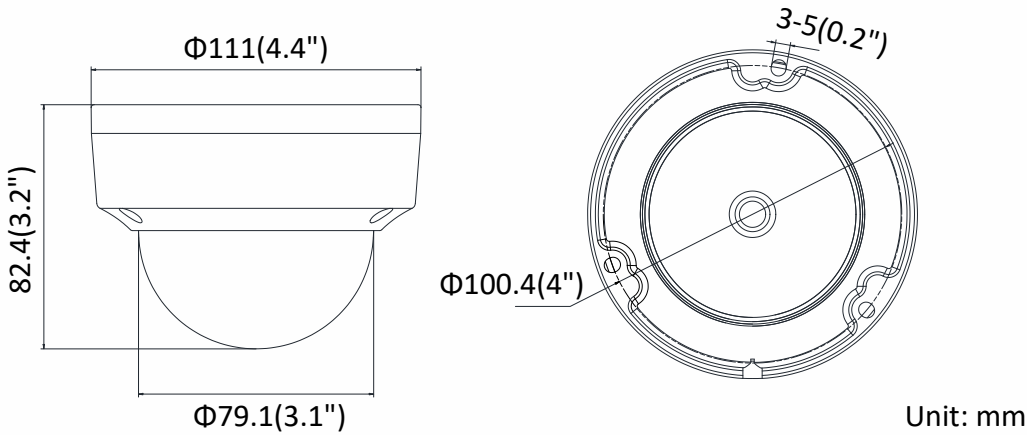

Dimensions

Accessories

DS-1276ZJ
Corner Mount

HIKVISION

Headquarters

No.555 Qianmo Road, Binjiang District,
Hangzhou 310051, China
T +86-571-8807-5998
overseasbusiness@hikvision.com

Hikvision USA
T +1-909-895-0400
sales.usa@hikvision.com

Hikvision Italy
T +39-0438-6902
info.it@hikvision.com

Hikvision Singapore
T +65-6684-4718
sg@hikvision.com

Hikvision Africa
T +27 (10) 0351172
sale.africa@hikvision.com

Hikvision Europe
T +31-23-55-42-770
info.eu@hikvision.com

Hikvision France
T +33(0)1-85-330-450
info.fr@hikvision.com

Hikvision Oceania
T +61-2-8599-4233
salesau@hikvision.com

Hikvision Hong Kong
T +852-2151-1761

Hikvision Middle East
T +971-4-8816086
salesme@hikvision.com

Hikvision Spain
T +34-91-737-16-55
info.es@hikvision.com

Hikvision Canada
T +1-909-895-0400
sales.usa@hikvision.com

Hikvision Russia
T +7-495-669-67-99
sateru@hikvision.com

Hikvision Poland
T +48-22-460-01-50
poland@hikvision.com

Hikvision Korea
T +82-31-731-8841
sales.korea@hikvision.com

Hikvision India
T +91-22-28469900
sales@pramahikvision.com

Hikvision UK
T +01628-902140
support.uk@hikvision.com

Hikvision Brazil
T +55 11 3318-0050
Latam.support@hikvision.com